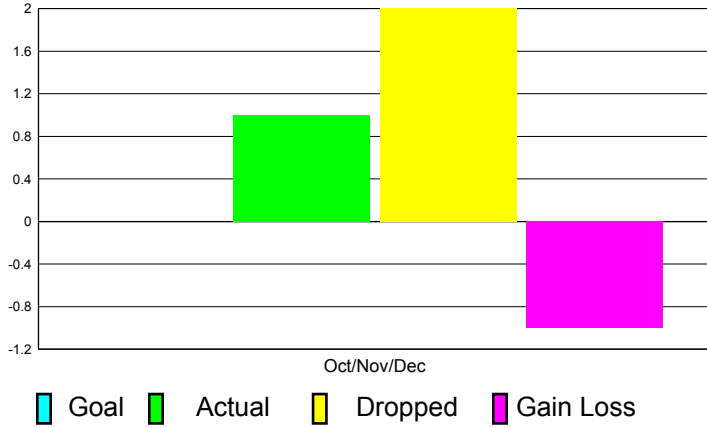

GMT Reports for District (or Undistricted) **District 201N5**

GMT: JOHN ROWLAND MC ATEE

Location: NORFOLK ISLAND

GMT CA: 7

CLUBS

**Club Results
2011-2012**

**Clubs
2010-2011**

Month	New Club Goal	Actual New Clubs	Actual Dropped Clubs	Gain/Loss of Clubs	Gain/Loss of Clubs
Oct/Nov/Dec	0	1	2	-1	-2
Totals	0	1	2	-1	-2

Club Results 2011-2012

Goal, New, Dropped, Gain/Loss

Comparison of Club Gain/Loss

Current Year Compared to the Previous Year

YTD Status Quo Clubs 2010-2011

Status Quo Clubs Compared to Status Quo Members

MEMBERSHIP