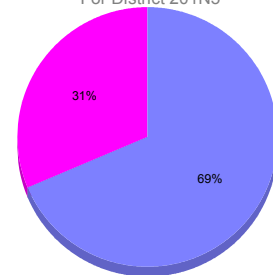

Membership Results 2011-2012

Goal, New, Dropped, Gain/Loss

Comparison of Membership Gain/Loss

Current Year Compared to the Previous Year

Gender Comparison 2010-2011

For District 201N5

Oct/Nov/Dec

■ Male ■ Female