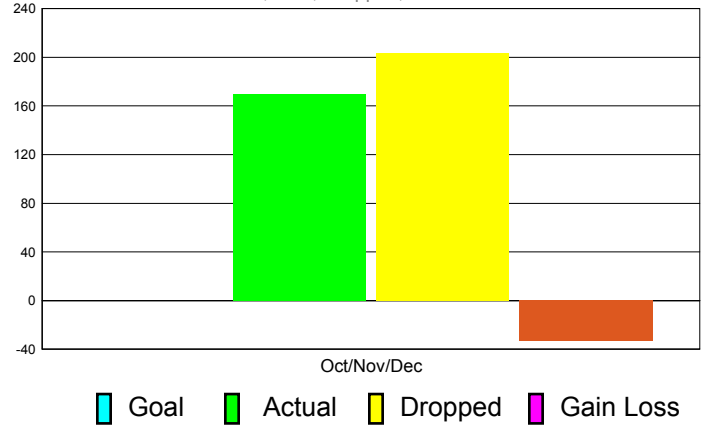

Membership Results 2011-2012

Goal, New, Dropped, Gain/Loss